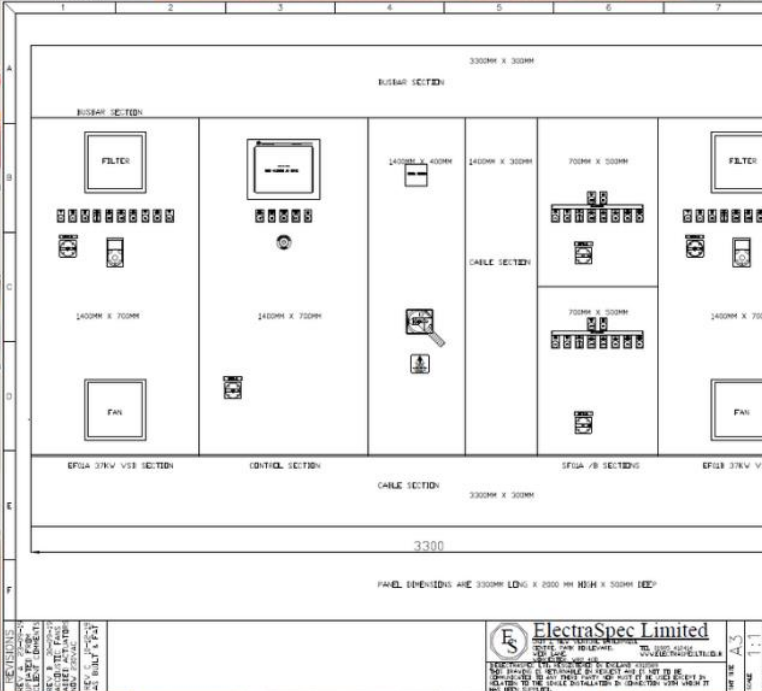

Our Control Panel Range:

Industrial Control Panels – Efficient and scalable for manufacturing lines.

Distribution Panels – Safe, reliable power distribution for complex setups.

Automation Panels – PLC, HMI, SCADA-ready for seamless process control.